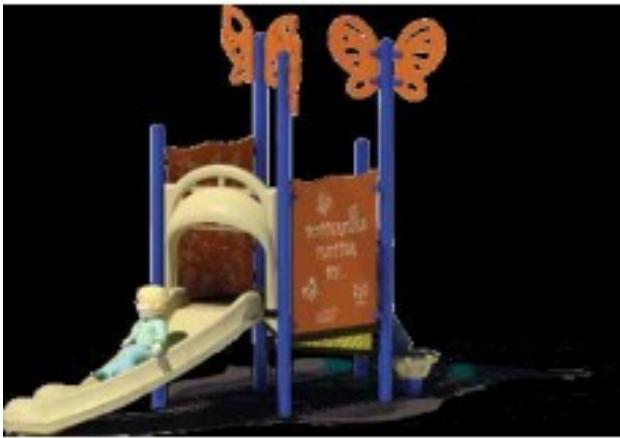

Adventure Playground Equipment Model PS3-28618

<https://www.dunriteplaygrounds.com/store2/781-PS3-28618-Adventure-Playground-Equipment-Model-PS3-28618>

Product Image

Description

Adventure Series Playground Structure PS3-28618

Toddlers can access this playground with a single lily pad step and go for a ride down the 90 degree curve slide. This unit also features a touch of nature and splash of fun with our new butterfly toppers.

Age Group	0-2
Child Capacity	10
Actual Size	5x12
ASTM Use Zone	17x24
Weight (lbs)	618