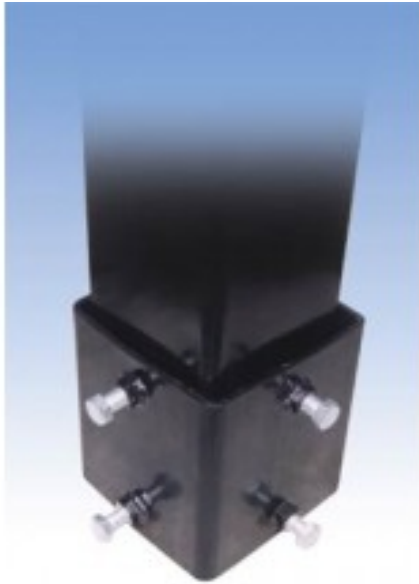

FT16 Ground Sleeve 4 inch posts \$284.00

<https://www.dunriteplaygrounds.com/store2/7437-FT16-FT16-Ground-Sleeve-4-inch-posts>

Product Image

Description

Ground sleeve for 4 inch direct bury posts
Makes post removal easy
Sleeve cements in place and post fits inside
Post secures inside sleeve via eight tension bolts
Sleeve buries 36 inch below playing surface
Allows for perfect post level