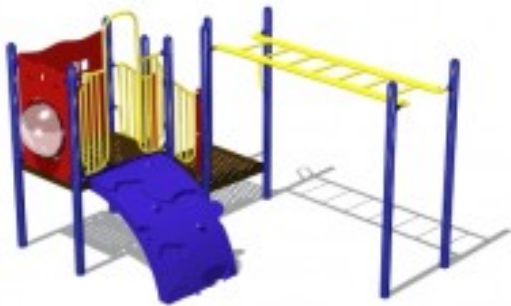

Adventure Playground Equipment Model PS3-19112

<https://www.dunriteplaygrounds.com/store2/197-PS3-19112-Adventure-Playground-Equipment-Model-PS3-19112>

Product Image

Description

Adventure Play Series Model PS3-19112
Capacity:20
Structure Size: 11 x 10
Use Zone: 23 x 22