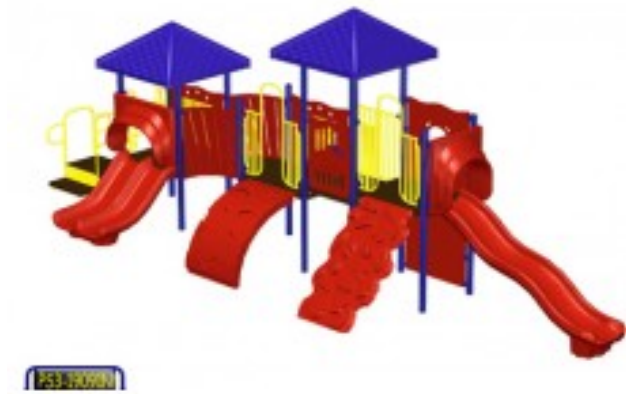

Adventure Playground Equipment Model PS3-19091

<https://www.dunriteplaygrounds.com/store2/192-PS3-19091-Adventure-Playground-Equipment-Model-PS3-19091>

Product Image

Description

Adventure Play Series Model PS3-19091
Capacity:35
Structure Size: 33 x 9
Use Zone: 45 x 21