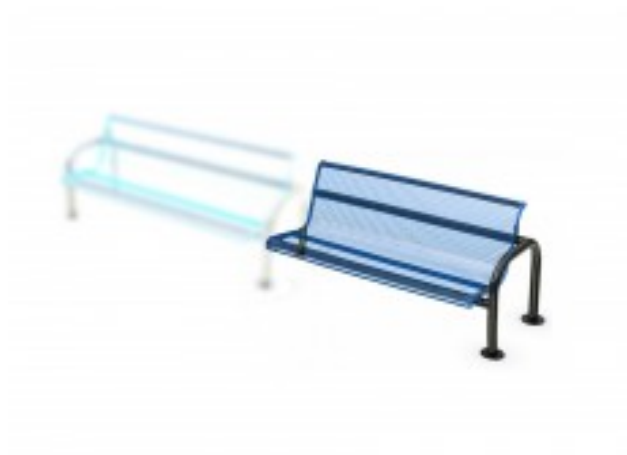

B4MODERNS-ADDON for Modern Style Bench \$912.00

<https://www.dunriteplaygrounds.com/store2/14774-B4MODERNS-ADDON-for-Modern-Style-Bench>

Product Image

Description

4 foot Bench without Back and Arms, .75 inch number 9 Expanded Metal, Add-on Bench 2 7-8 inch Legs, Inground mount.