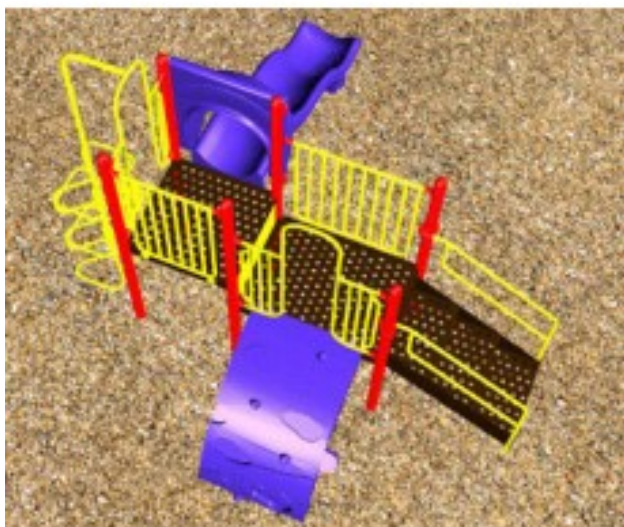

Adventure Playground Equipment Model PS3-90242

<https://www.dunriteplaygrounds.com/store2/832-PS3-90242-Adventure-Playground-Equipment-Model-PS3-90242>

Product Image

Description

Adventure Play Series Model PS3-90242

This model has color options! Visit our [COLORS](#) page for information.