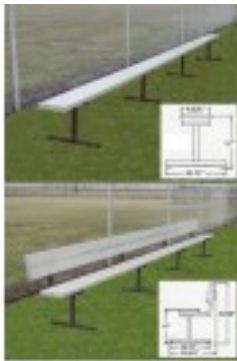

15 foot Portable Player Bench With Backrest

\$1,374.00

<https://www.dunriteplaygrounds.com/store2/6771-TEM-PB-15-B-15-foot-Portable-Player-Bench-With-Backrest>

Product Image

Seating available in colors
up to 21' lengths

AVAILABLE COLORS

Scarlet	Royal Blue	Marine Blue
Forest Green	Bright Green	Gold
Orange	Purple	White

Description

15 foot Portable Player Bench With Backrest