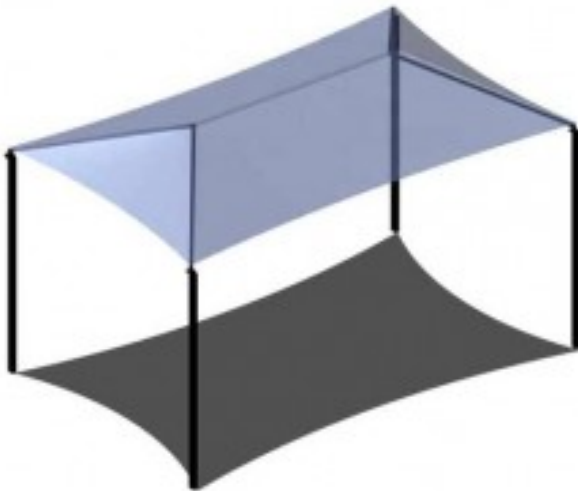

Four Post Hip Shade Cover 35x50

<https://www.dunriteplaygrounds.com/store2/38697-Four-Post-Hip-Shade-Cover-35x50>

Product Image

Description

Four Post Hip Shade Cover 35x50. Available in 8-18' eave height.
A unique look for unique settings. Shades are available in a variety of styles and sizes or customized to fit your needs.