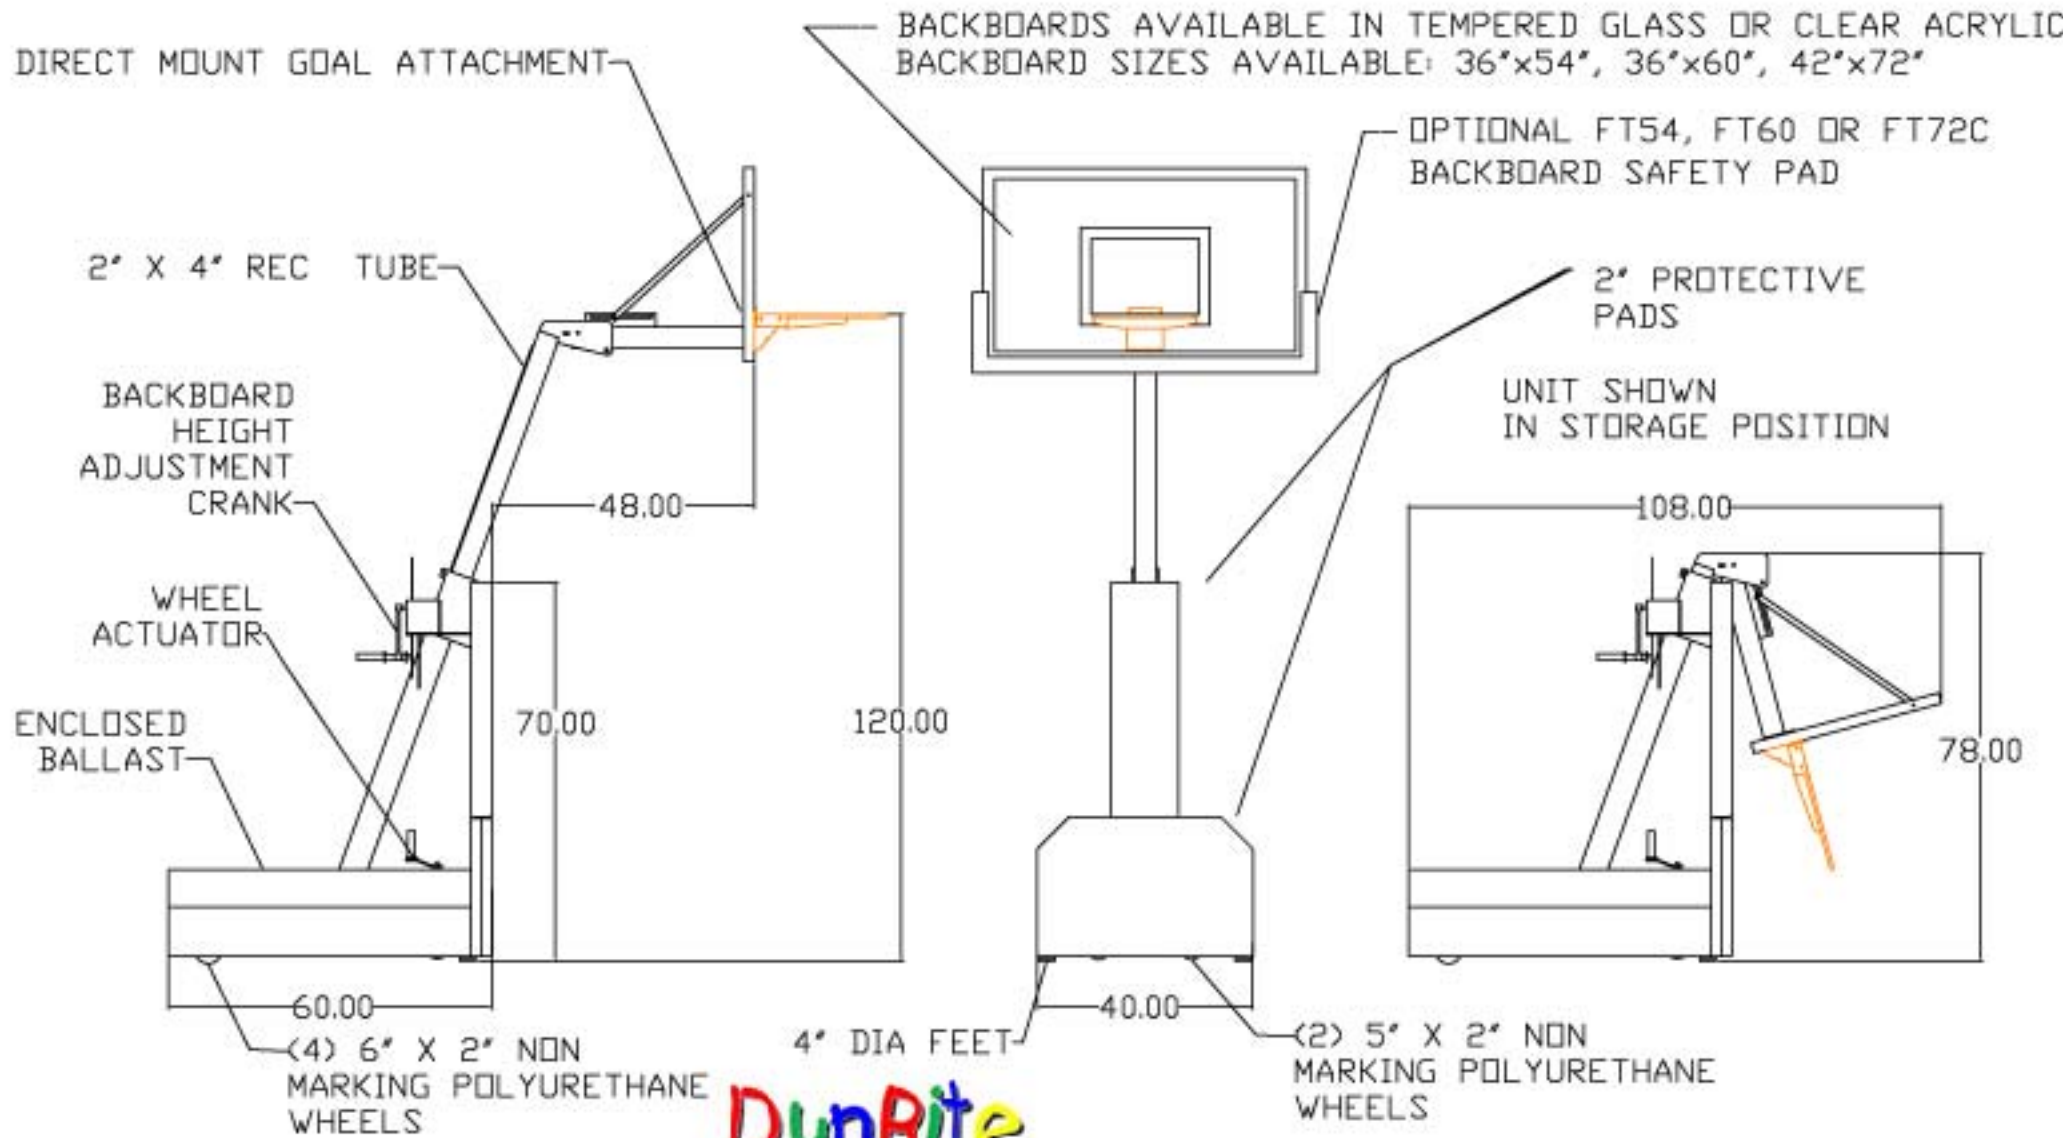

THUNDER PORTABLE BASKETBALL GOAL PRODUCT SUBMITTAL

**DunRite
Playgrounds**

11011 Clodine Rd
Richmond, Texas 77407
sales@dunriteplaygrounds.com