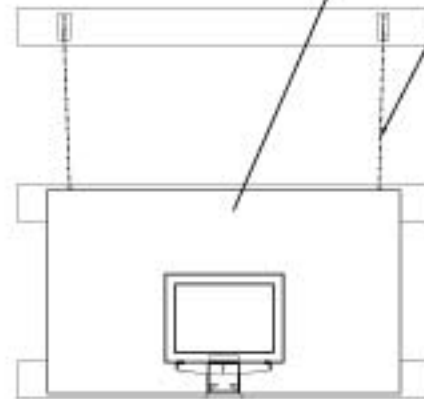

SUPERMOUNT68 BASKETBALL GOAL PRODUCT SUBMITTAL

TOP VIEW

FRONT VIEW

SIDE VIEW

BACKBOARD SIZE 36"x54" TO 42"x72"
AVAILABLE IN TEMPERED GLASS,
CLEAR ACRYLIC, STEEL, ALUMINUM
OR FIBERGLASS

SUPPORT CHAIN

CHOICE OF FIXED
OR FLEX GOALS

WALL

TO MAKE RIM HEIGHT ADJUSTABLE FROM
10'- 8 1/2', SPECIFY FT300 OR FT310
BACKBOARD HEIGHT ADJUSTER

TELESCOPING EXTENSION

ADJUSTABLE STRUCTURE ACCOMMODATES
FAN SHAPED AND RECTANGLE BACKBOARDS

120.00

WALL TO
BACKBOARD
DIMENSION IS
VARIABLE FROM
72" TO 96"