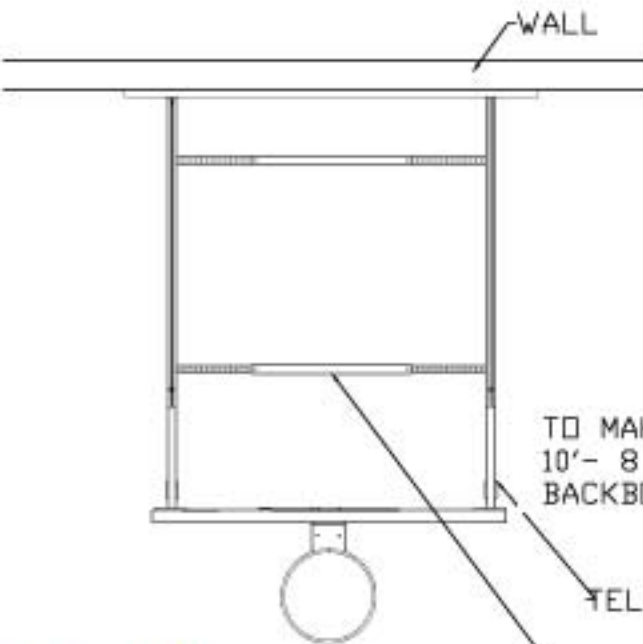

SUPERMOUNT68 BASKETBALL GOAL PRODUCT SUBMITTAL

TOP VIEW

FRONT VIEW

SIDE VIEW

BACKBOARD SIZE 36"x54" TO 42"x72"
AVAILABLE IN TEMPERED GLASS,
CLEAR ACRYLIC, STEEL, ALUMINUM
OR FIBERGLASS

SUPPORT CHAIN

CHOICE OF FIXED
OR FLEX GOALS

WALL

TO MAKE RIM HEIGHT ADJUSTABLE FROM
10'- 8 1/2', SPECIFY FT300 OR FT310
BACKBOARD HEIGHT ADJUSTER

TELESCOPING EXTENSION

ADJUSTABLE STRUCTURE ACCOMMODATES
FAN SHAPED AND RECTANGLE BACKBOARDS

120.00

WALL TO
BACKBOARD
DIMENSION IS
VARIABLE FROM
72" TO 96"