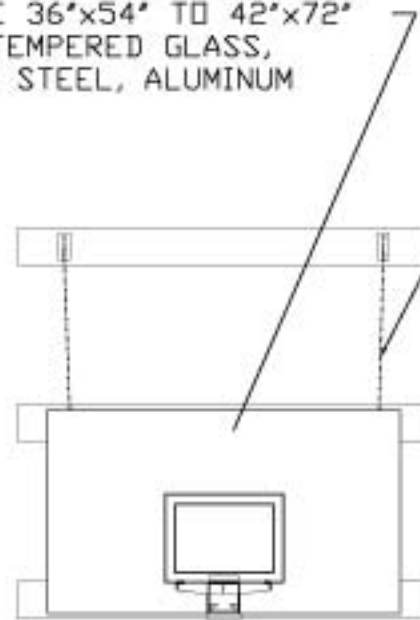

SUPERMOUNT46 BASKETBALL GOAL PRODUCT SUBMITTAL

TOP VIEW

FRONT VIEW

SIDE VIEW

BACKBOARD SIZE 36"x54" TO 42"x72"
AVAILABLE IN TEMPERED GLASS,
CLEAR ACRYLIC, STEEL, ALUMINUM
OR FIBERGLASS

SUPPORT CHAIN

CHOICE OF FIXED
OR FLEX GOALS

120.00

WALL TO
BACKBOARD
DIMENSION IS
VARIABLE FROM
48" TO 72"

WALL

SEE
ASSEMBLY
INSTRUCTIONS
FOR
WALLBOARD
HEIGHTS

PLAYING SURFACE

TO MAKE RIM HEIGHT ADJUSTABLE FROM
10'- 8 1/2", SPECIFY FT300 OR FT310
BACKBOARD HEIGHT ADJUSTER