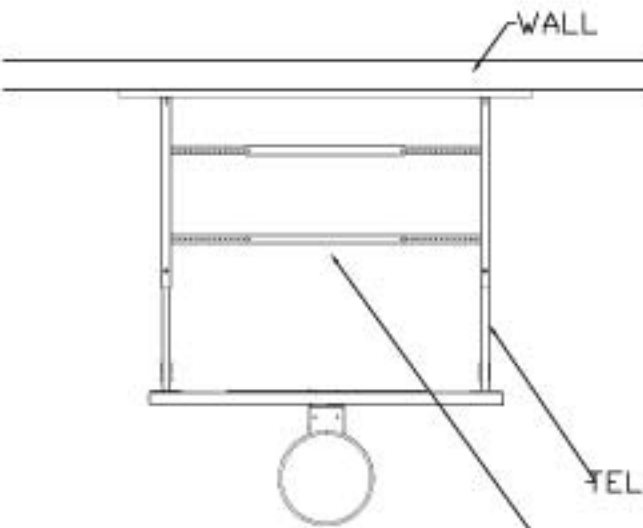

SUPERMOUNT46 BASKETBALL GOAL PRODUCT SUBMITTAL

TOP VIEW

FRONT VIEW

SIDE VIEW

BACKBOARD SIZE 36"x54" TO 42"x72"
AVAILABLE IN TEMPERED GLASS,
CLEAR ACRYLIC, STEEL, ALUMINUM
OR FIBERGLASS

SUPPORT CHAIN

CHOICE OF FIXED
OR FLEX GOALS

120.00

WALL TO
BACKBOARD
DIMENSION IS
VARIABLE FROM
48" TO 72"

WALL

SEE
ASSEMBLY
INSTRUCTIONS
FOR
WALLBOARD
HEIGHTS

PLAYING SURFACE

TO MAKE RIM HEIGHT ADJUSTABLE FROM
10'- 8 1/2", SPECIFY FT300 OR FT310
BACKBOARD HEIGHT ADJUSTER