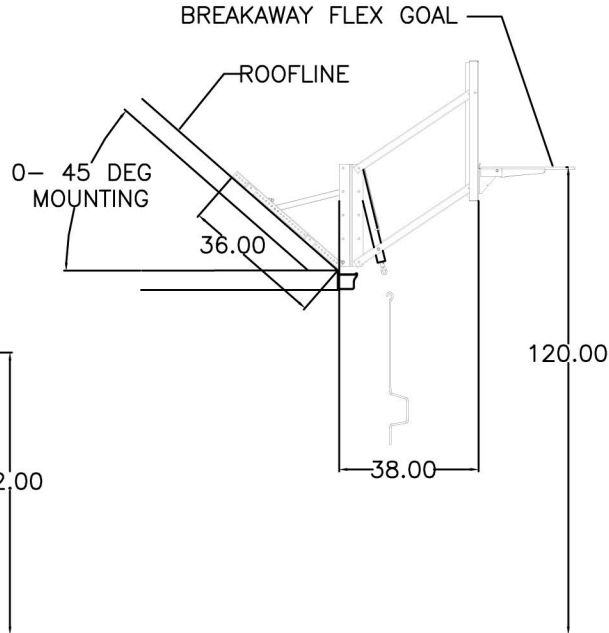

(ROOF MOUNT)

STANDARD INSTALLATION
 RIM HEIGHT ADJUSTABLE FROM 10' - 6'

(WALL MOUNT)