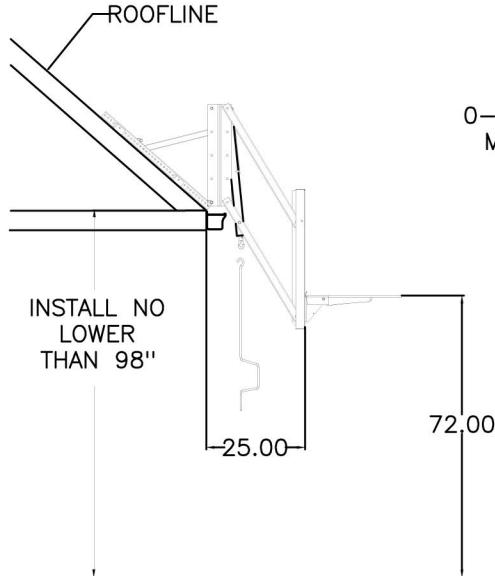

(ROOF MOUNT)

STANDARD INSTALLATION
 RIM HEIGHT ADJUSTABLE FROM 10' - 6'

(WALL MOUNT)