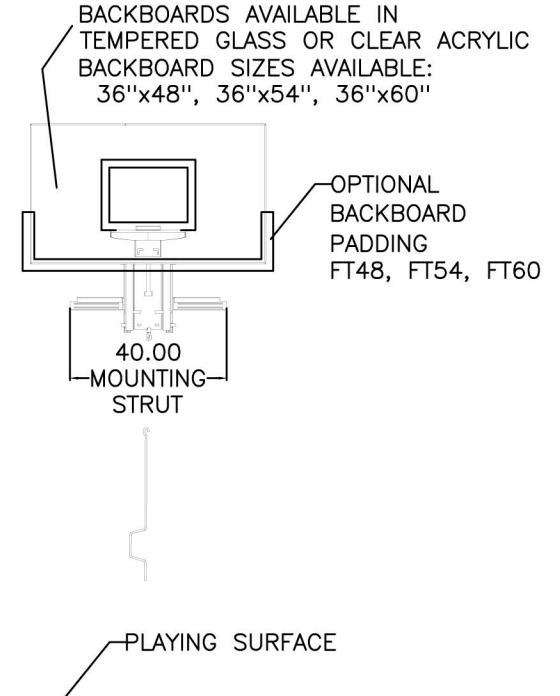

(ROOF MOUNT)

STANDARD INSTALLATION
 RIM HEIGHT ADJUSTABLE FROM 10' - 6'

(WALL MOUNT)