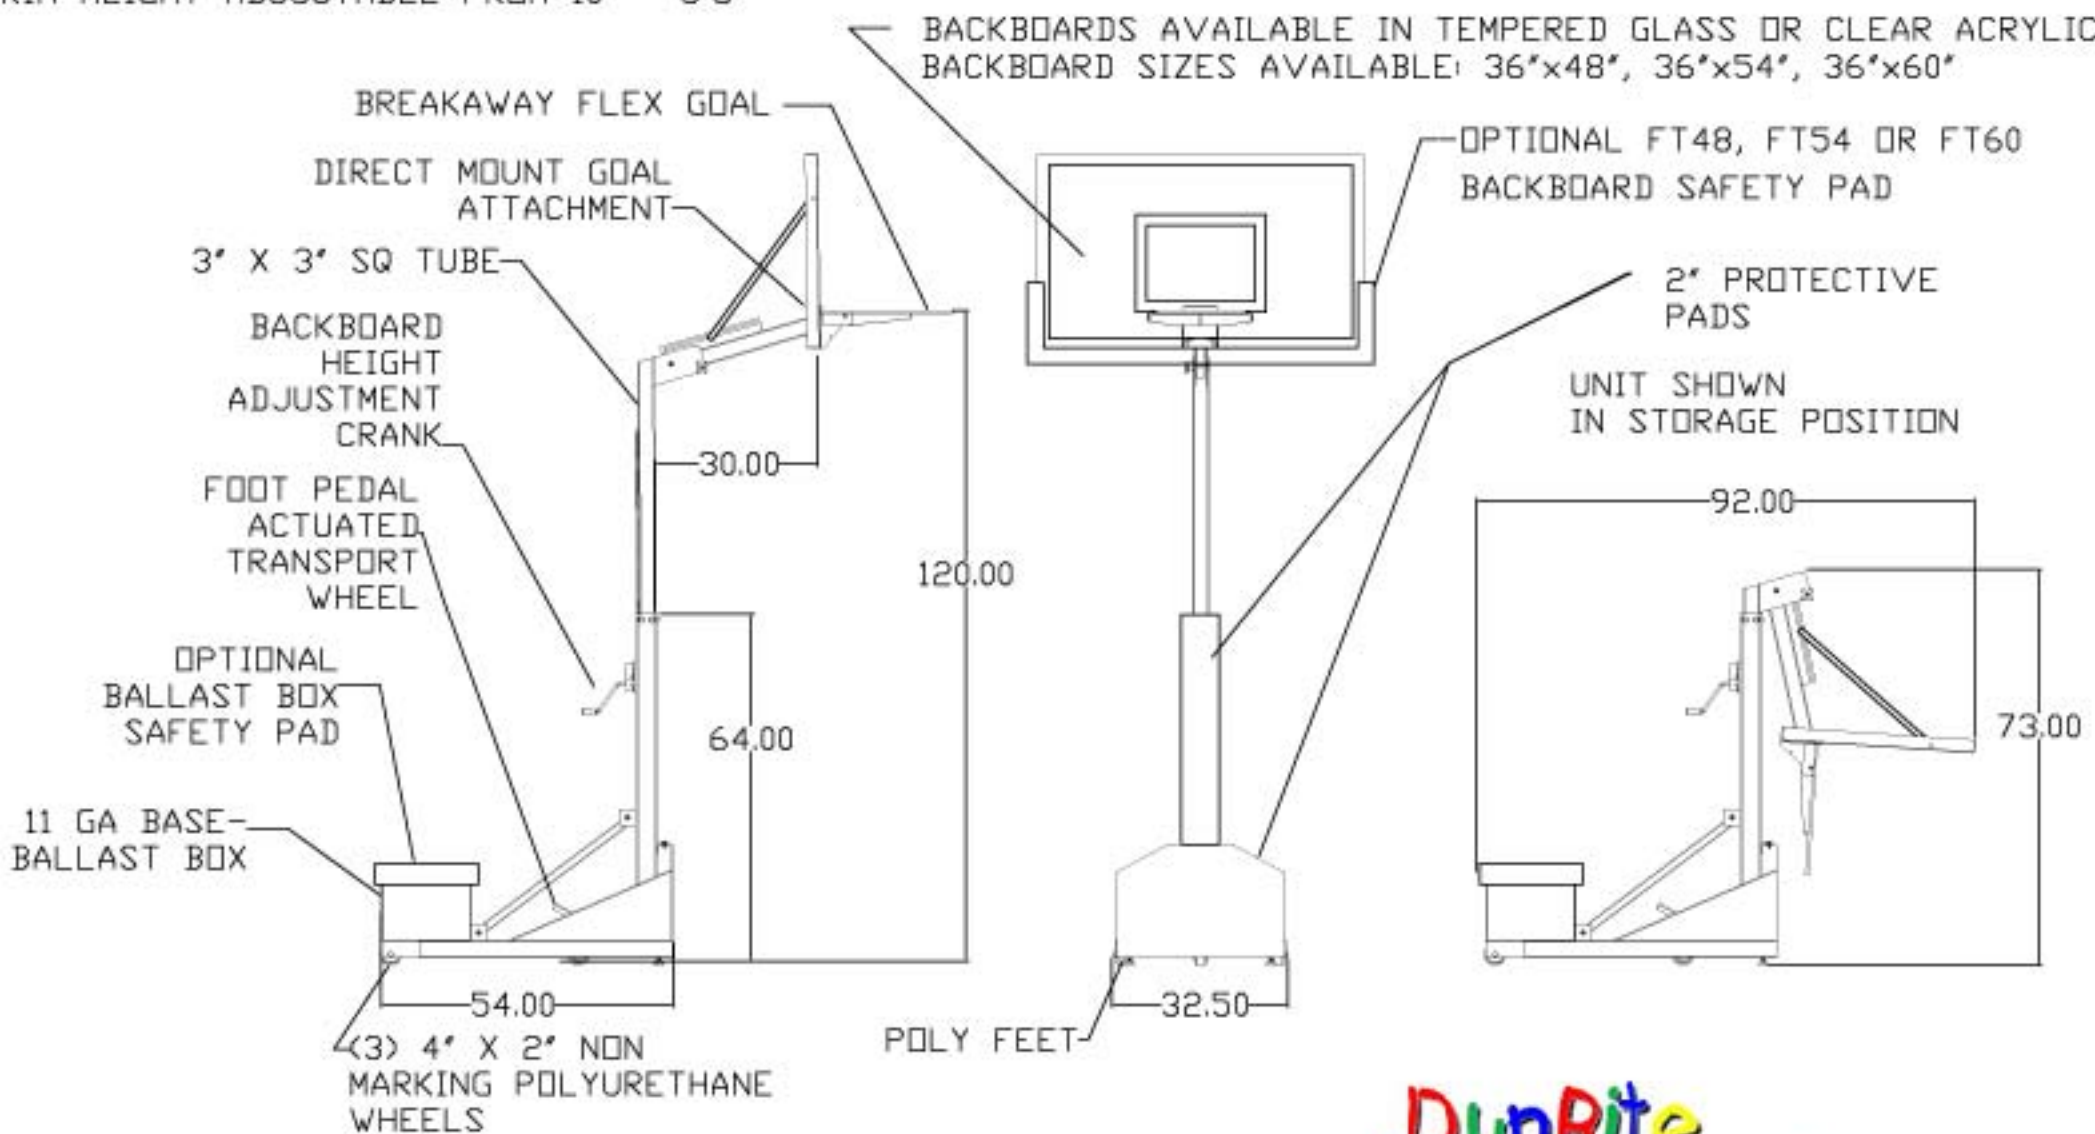

RAMPAGE PORTABLE BASKETBALL GOAL PRODUCT SUBMITTAL

RIM HEIGHT ADJUSTABLE FROM 10' - 6'6"

**DunRite
Playgrounds**

11011 Clodine Rd
Richmond, Texas 77407
sales@dunriteplaygrounds.com