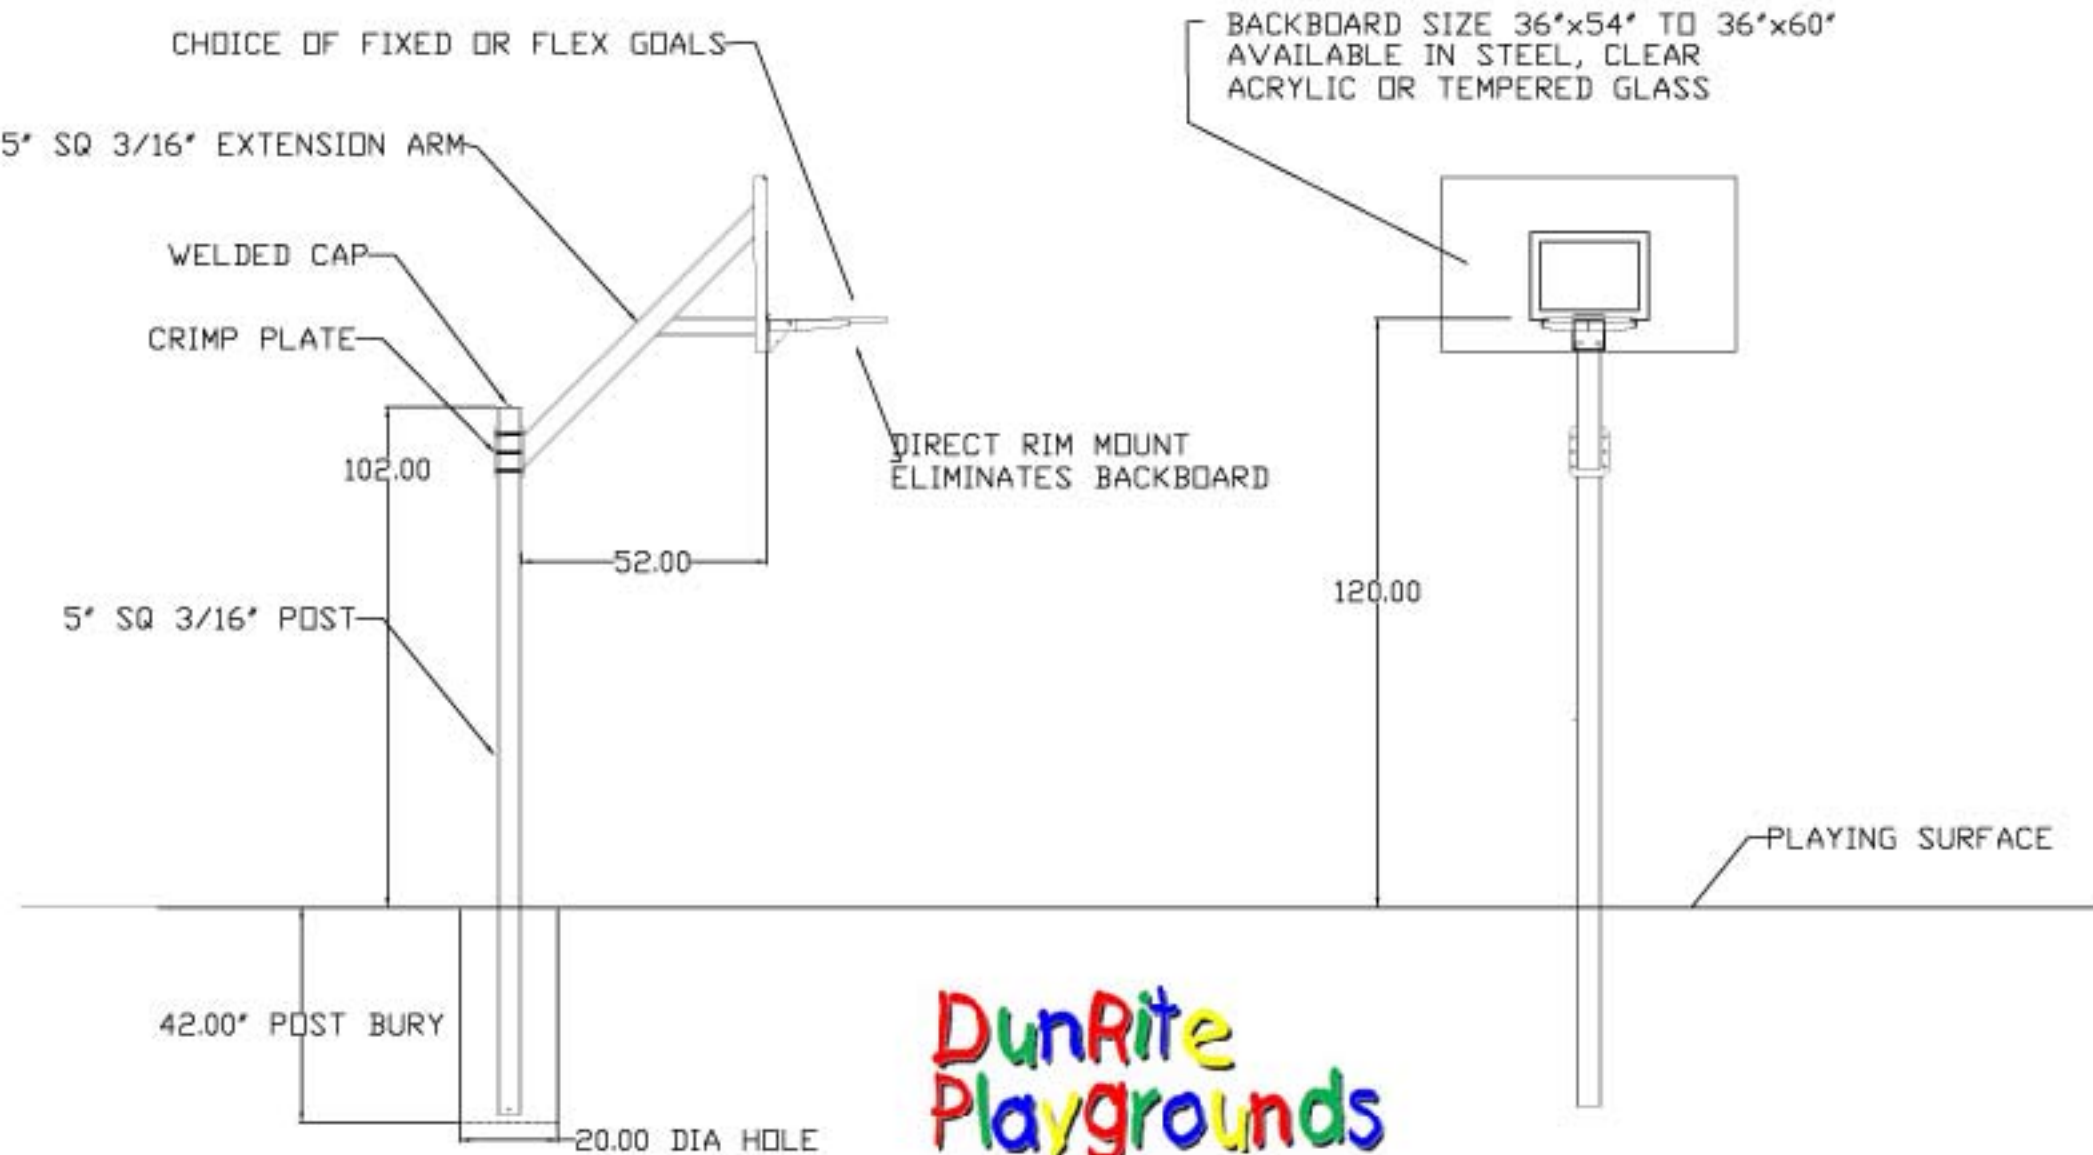

LEGEND JR BASKETBALL GOAL PRODUCT SUBMITTAL

**DunRite
Playgrounds**

11011 Clodine Rd
Richmond, Texas 77407
sales@dunriteplaygrounds.com