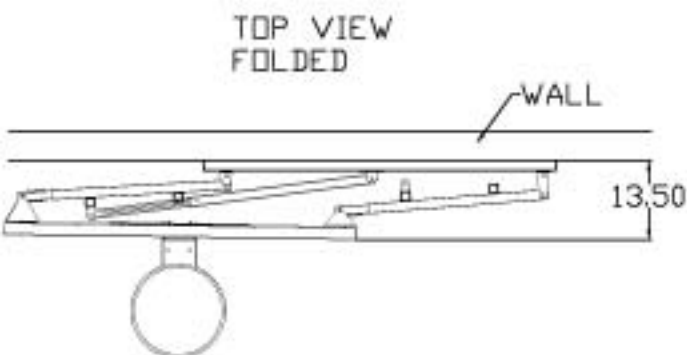

FOLDAMOUNT46 BASKETBALL GOAL PRODUCT SUBMITTAL

BACKBOARD SIZE 36"x54" TO 42"x72"
AVAILABLE IN TEMPERED GLASS,
CLEAR ACRYLIC, STEEL, ALUMINUM
OR FIBERGLASS

CRANK HANDLE

FRONT VIEW

CHOICE OF FIXED
OR FLEX GOALS

SUPPORT CHAIN

SIDE VIEW

120.00

WALL TO
BACKBOARD
DIMENSION IS
VARIABLE FROM
48" TO 72"

WALL

SEE
ASSEMBLY
INSTRUCTIONS
FOR
WALLBOARD
HEIGHTS

**DunRite
Playgrounds**

11011 Clodine Rd
Richmond, Texas 77407
sales@dunriteplaygrounds.com