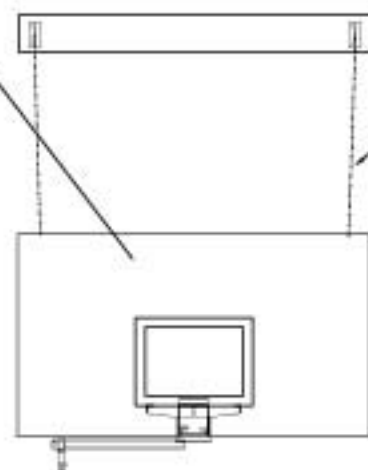

FOLDAMOUNT46 BASKETBALL GOAL PRODUCT SUBMITTAL

BACKBOARD SIZE 36"x54" TO 42"x72"
AVAILABLE IN TEMPERED GLASS,
CLEAR ACRYLIC, STEEL, ALUMINUM
OR FIBERGLASS

CRANK HANDLE

FRONT VIEW

CHOICE OF FIXED
OR FLEX GOALS

SUPPORT CHAIN

SIDE VIEW

120.00

WALL TO
BACKBOARD
DIMENSION IS
VARIABLE FROM
48" TO 72"

WALL

SEE
ASSEMBLY
INSTRUCTIONS
FOR
WALLBOARD
HEIGHTS

**DunRite
Playgrounds**

11011 Clodine Rd
Richmond, Texas 77407
sales@dunriteplaygrounds.com