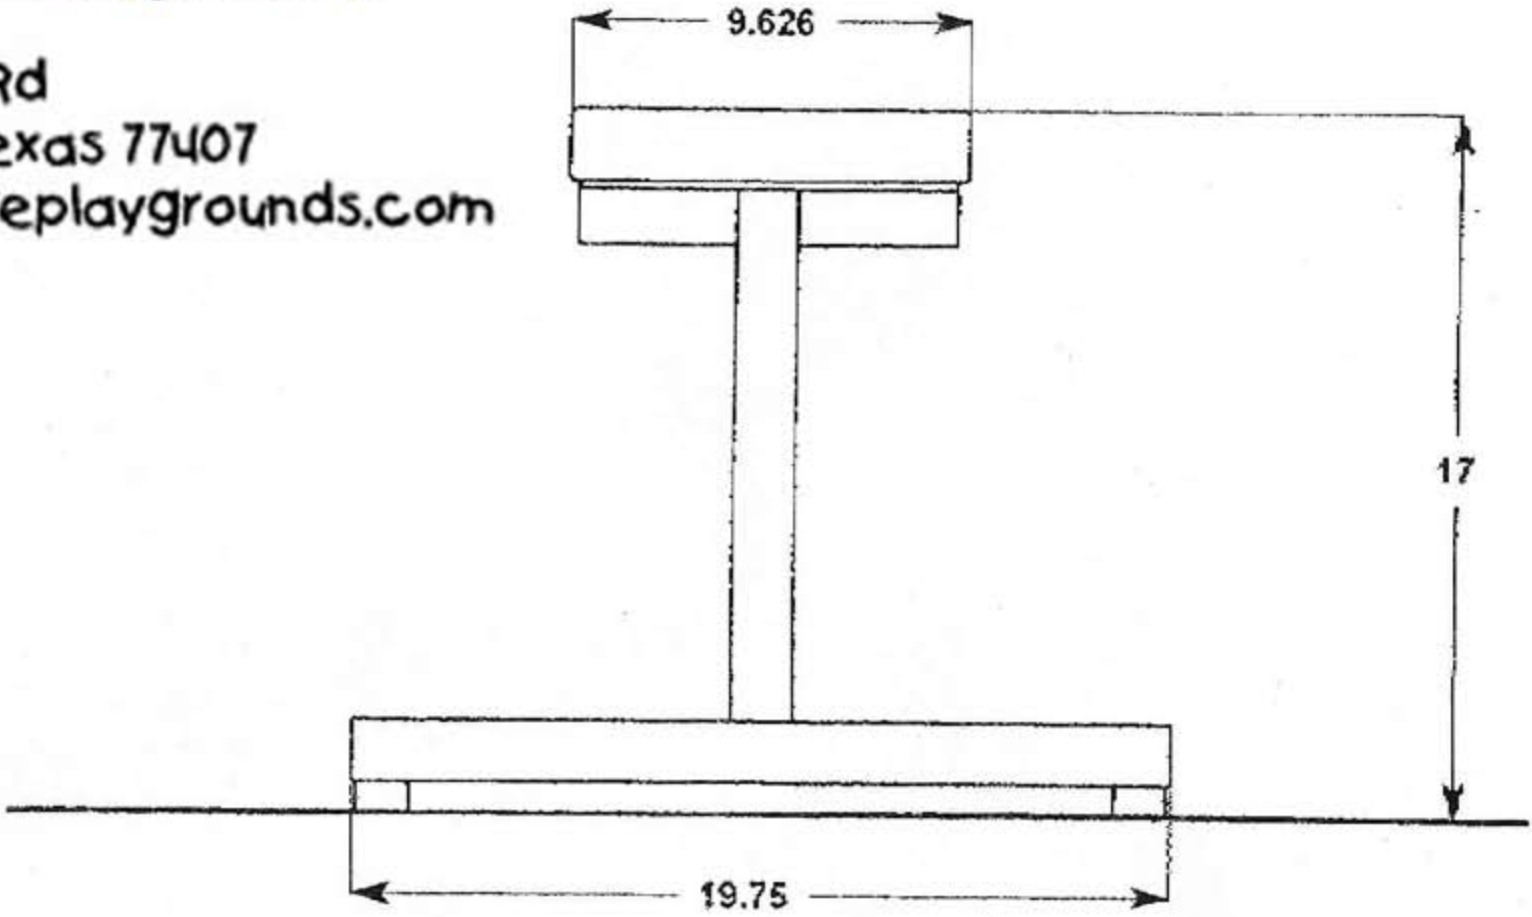

TEM-PB  
TEAMMATE PORTABLE PLAYER BENCH

DunRite  
Playgrounds

11011 Clodine Rd  
Richmond, Texas 77407  
sales@dunriteplaygrounds.com

AVAILABLE IN 8', 15' and 21' LENGTHS (custom lengths available upon request)