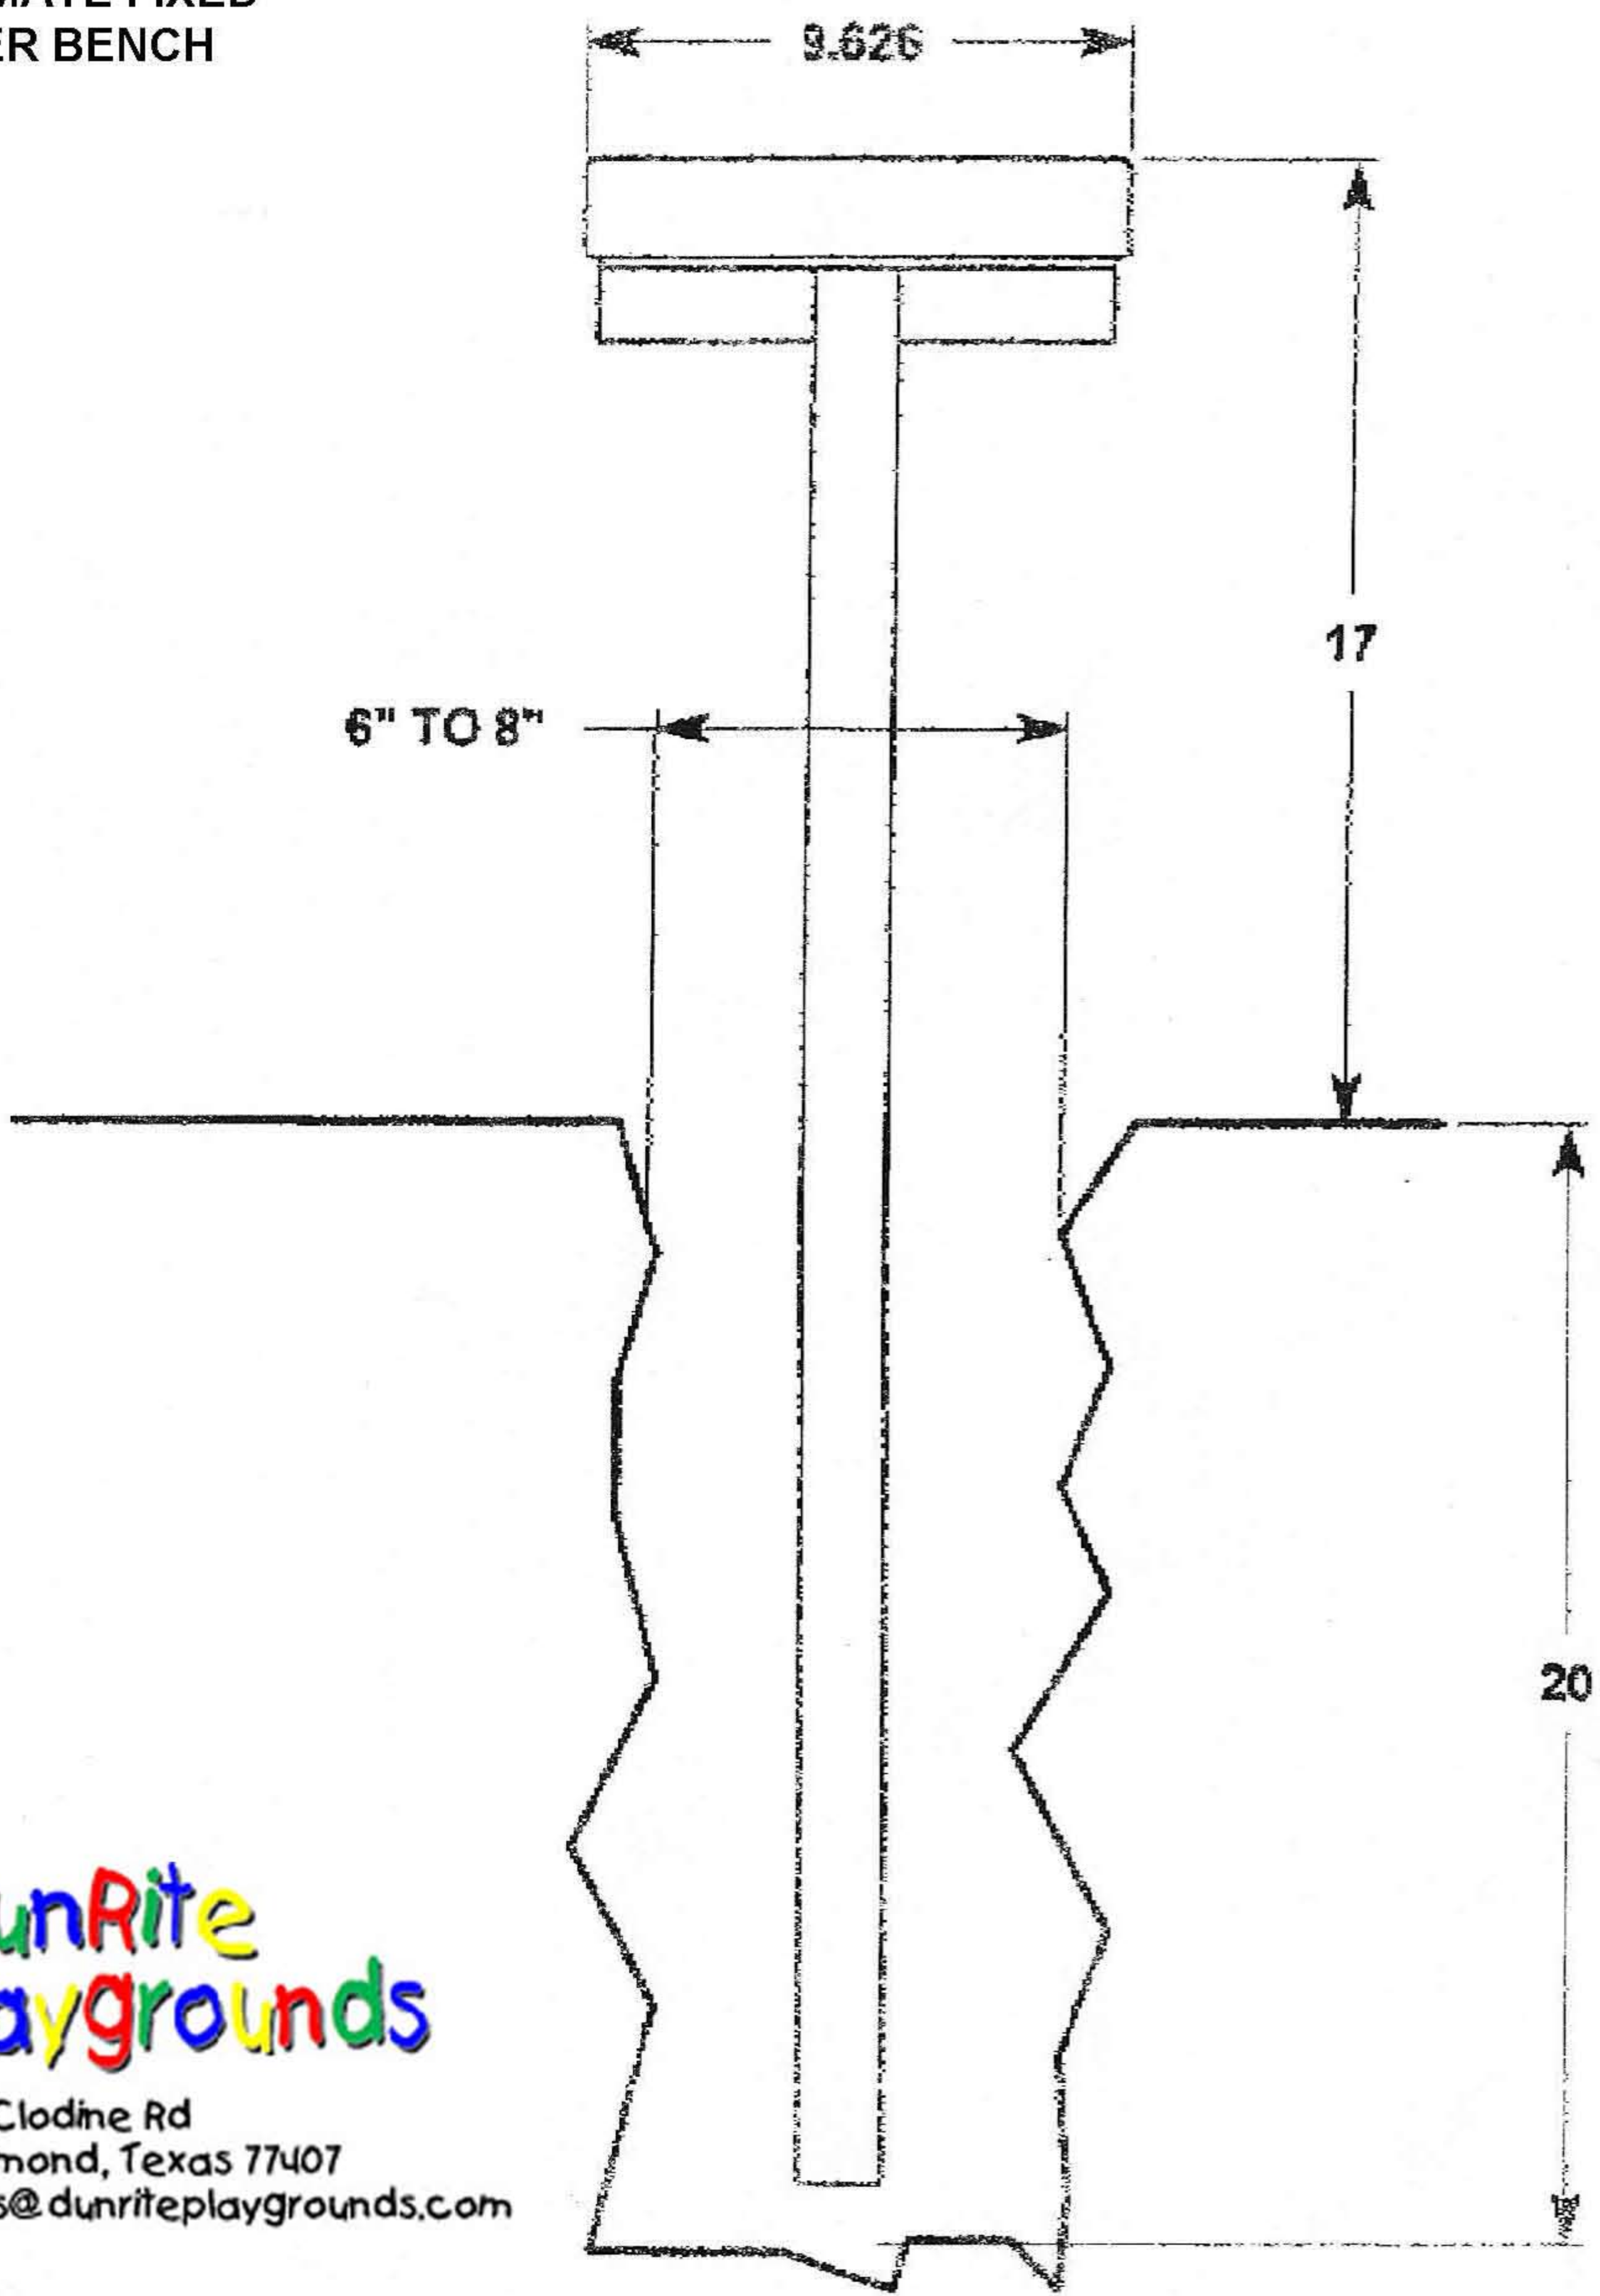

TEM-FX

TEAMMATE FIXED
PLAYER BENCH

**DunRite
Playgrounds**

11011 Clodine Rd
Richmond, Texas 77407
sales@dunriteplaygrounds.com

AVAILABLE IN 8' , 15' and 21' LENGTHS