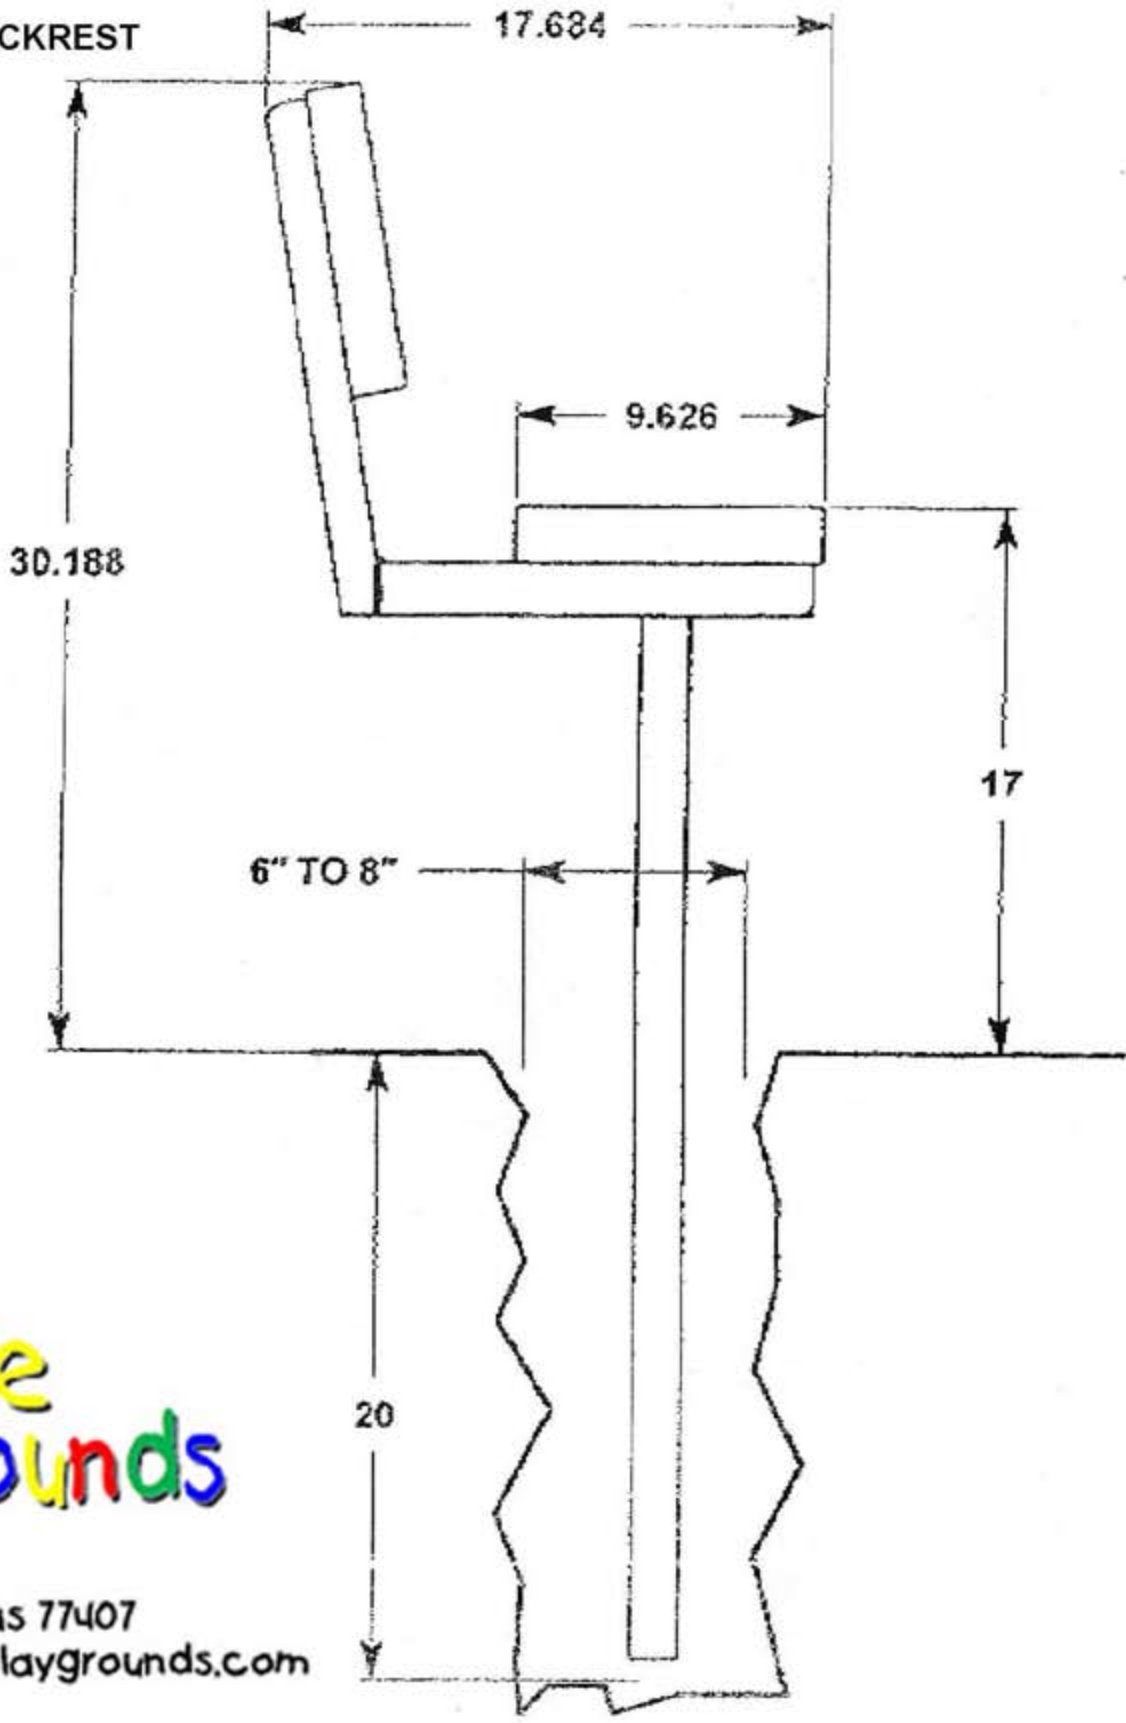

# TEM-FX-B

TEAMMATE FIXED  
PLAYER BENCH W/BACKREST

**DunRite  
Playgrounds**

11011 Clodine Rd  
Richmond, Texas 77407  
sales@dunriteplaygrounds.com

AVAILABLE IN 8' , 15' and 21' LENGTHS