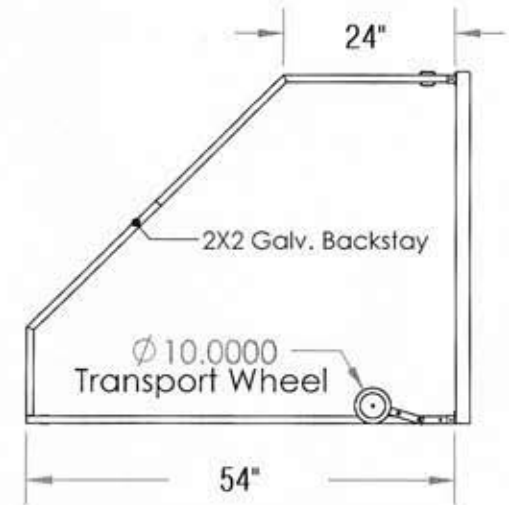

11011 Clodine Rd
Richmond, Texas 77407
sales@dunriteplaygrounds.com

PROPRIETARY AND CONFIDENTIAL

THE INFORMATION CONTAINED IN THIS DRAWING IS THE SOLE PROPERTY OF FIRST TEAM SPORTS, INC. ANY REPRODUCTION IN PART OR AS A WHOLE WITHOUT THE WRITTEN PERMISSION OF FIRST TEAM SPORTS, INC. IS PROHIBITED.

		UNLESS OTHERWISE SPECIFIED:		NAME	DATE
		DIMENSIONS ARE IN INCHES	DRAWN	JLR	
		TOLERANCES:	CHECKED		
		FRACTIONAL ±	ENG APPR.		
		ANGULAR: MACH ± BEND ±	MFG APPR.		
		TWO PLACE DECIMAL ±	Q.A.		
		THREE PLACE DECIMAL ±	COMMENTS:		
		INTERPRET GEOMETRIC TOLERANCING PER:			
		MATERIAL			
		Aluminum/Steel			
		FINISH			
NEXT ASSY	USED ON				
APPLICATION		DO NOT SCALE DRAWING			

TITLE:		
SIZE	DWG. NO.	REV
A		
SCALE: 1:55 WEIGHT		SHEET 1 OF 1