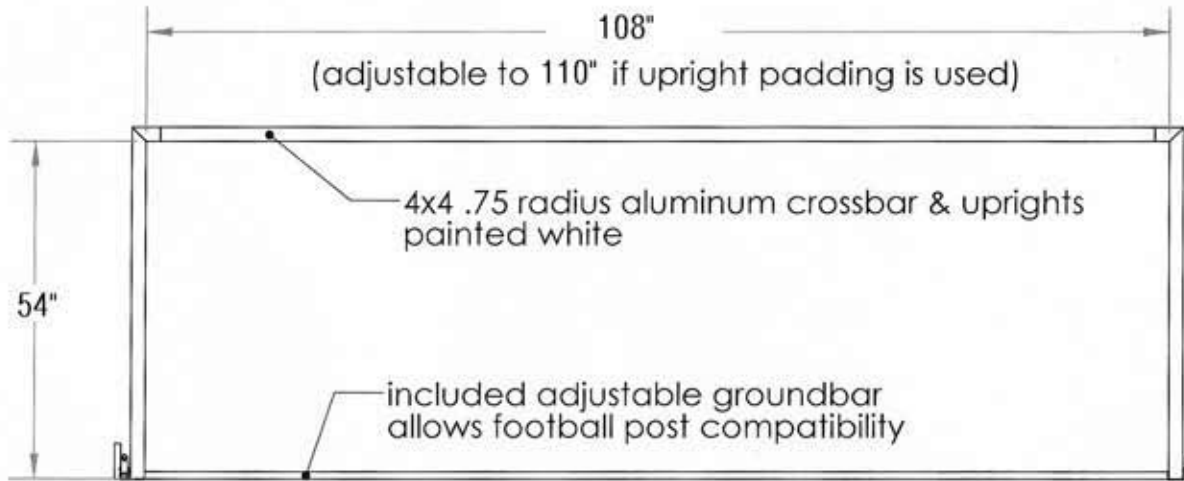

11011 Clodine Rd
Richmond, Texas 77407
sales@dunriteplaygrounds.com

PROPRIETARY AND CONFIDENTIAL

THE INFORMATION CONTAINED IN THIS DRAWING IS THE SOLE PROPERTY OF FIRST TEAM SPORTS, INC. ANY REPRODUCTION IN PART OR AS A WHOLE WITHOUT THE WRITTEN PERMISSION OF FIRST TEAM SPORTS, INC. IS PROHIBITED.

		UNLESS OTHERWISE SPECIFIED:		NAME	DATE
		DIMENSIONS ARE IN INCHES	DRAWN	JLR	
		TOLERANCES:	CHECKED		
		FRACTIONAL ±	ENG APPR.		
		ANGULAR: MACH ± BEND ±	MFG APPR.		
		TWO PLACE DECIMAL ±	Q.A.		
		THREE PLACE DECIMAL ±	COMMENTS:		
		INTERPRET GEOMETRIC TOLERANCING PER:			
		MATERIAL			
		Aluminum/Steel			
		FINISH			
NEXT ASSY	USED ON				
APPLICATION		DO NOT SCALE DRAWING			

TITLE:		
SIZE	DWG. NO.	REV
A		
SCALE: 1:55 WEIGHT		SHEET 1 OF 1