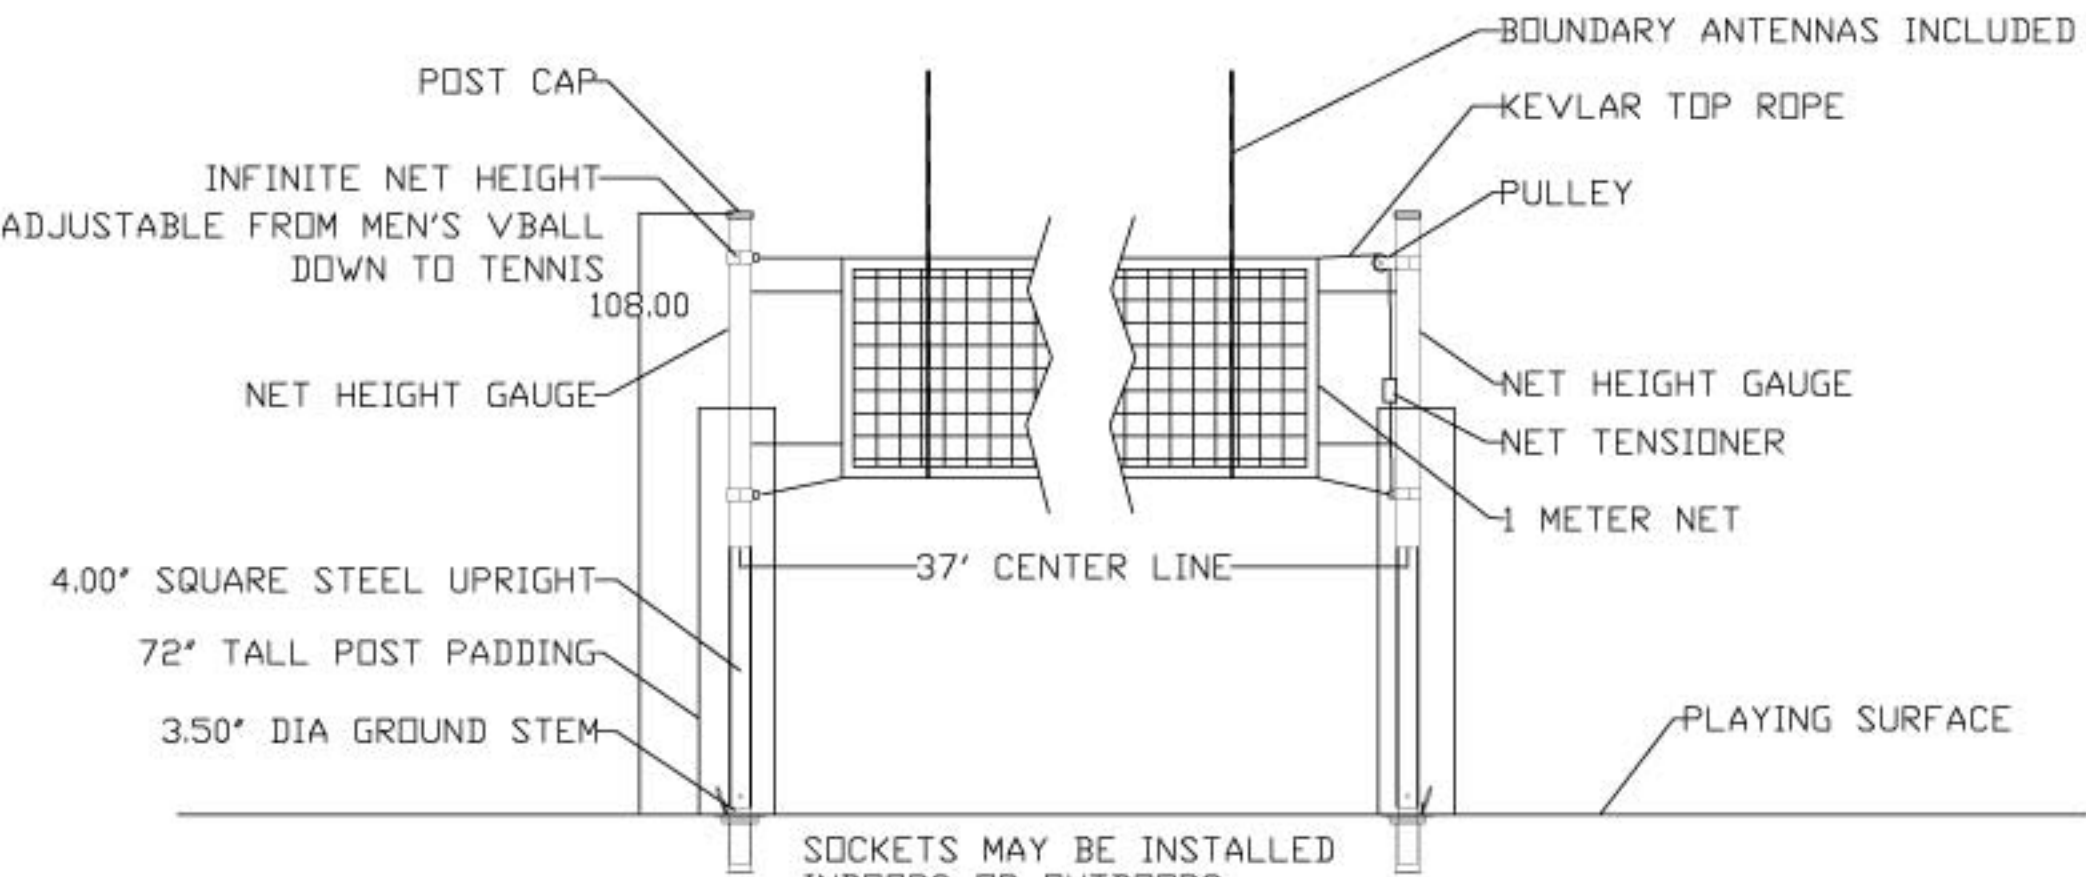

11011 Clodine Rd  
 Richmond, Texas 77407  
 sales@dunriteplaygrounds.com

BLAST COMPLETE VOLLEYBALL SET  
 PRODUCT SUBMITTAL  
 INDOOR/ OUTDOOR VOLLEYBALL SYSTEM

SOCKETS MAY BE INSTALLED  
 INDOORS OR OUTDOORS  
 SEE FT5001 SOCKET ASSEMBLY  
 INSTRUCTIONS FOR SPECIFIC  
 FOOTING DETAIL